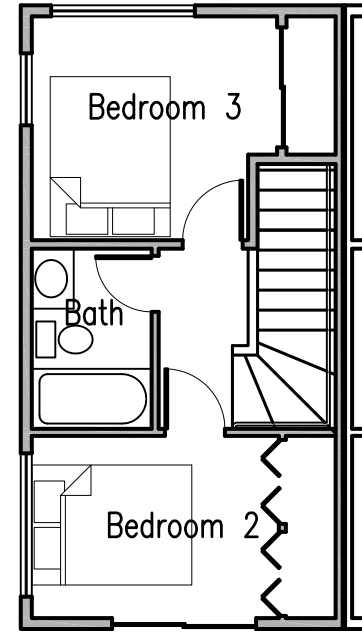

19237 Aurora Avenue North

Shoreline WA 98133-3930

Ph: 206-542-9096

FIRST FLOOR PLAN

SECOND FLOOR PLAN

THIRD FLOOR PLAN

35TH Ave. South Town Homes

4745 35th Avenue South, Seattle